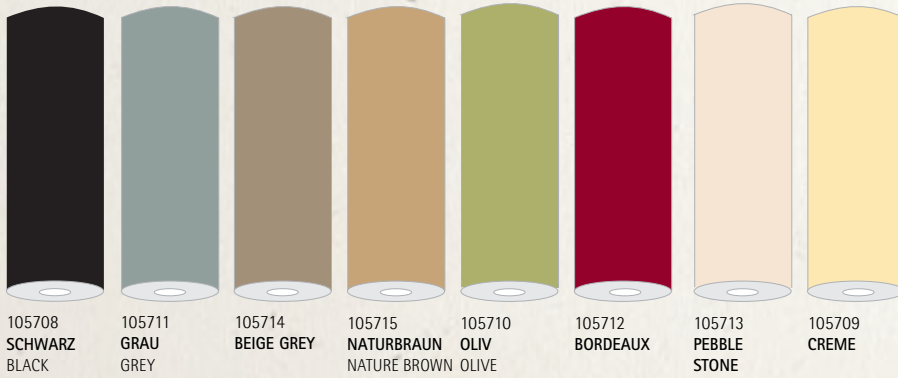

3.4 ROLLENWARE/REELS *Linclass*® PROFESSIONAL

118 cm x 24 m