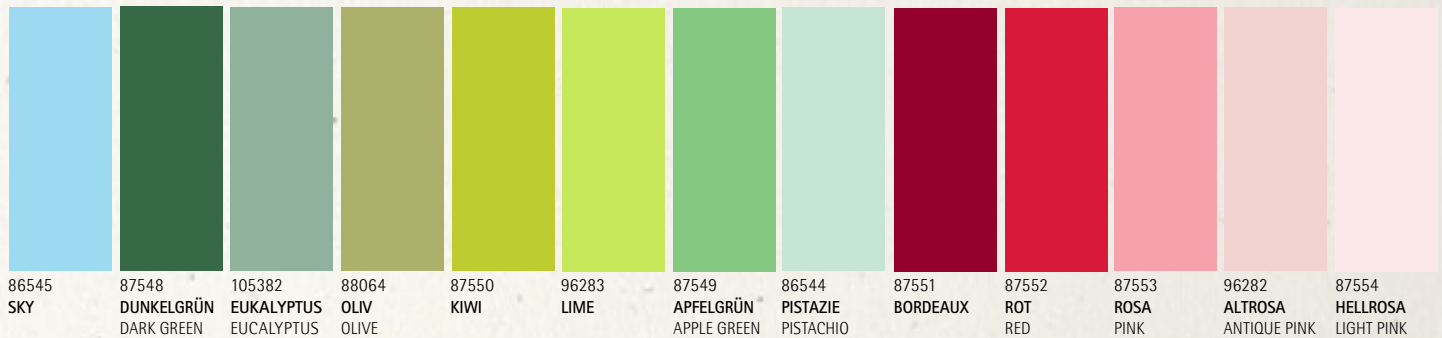

4.3 TISCHDECKEN/TABLE CLOTHS

Linclass
PREMIUM

80 x 80 cm