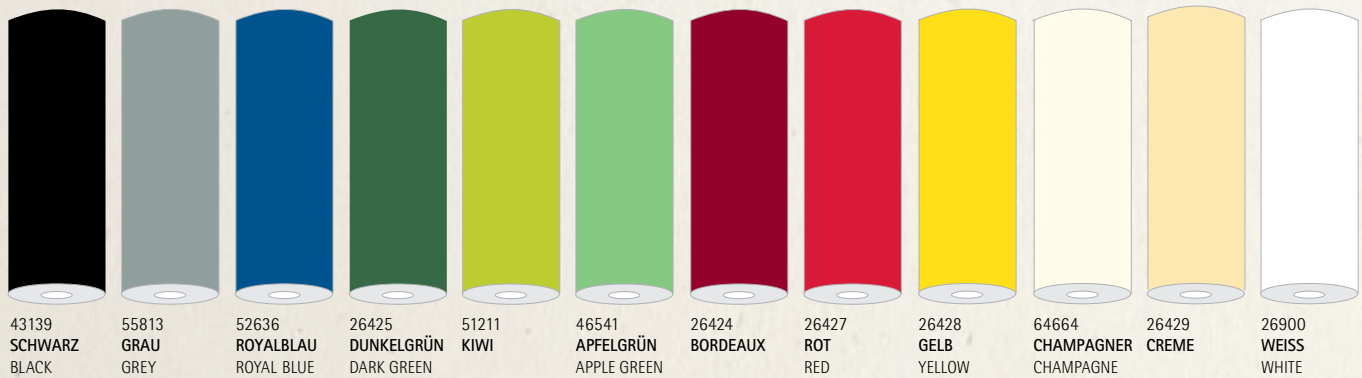

3.5 ROLLENWARE/REELS *Linclass*® PREMIUM

118 m x 40 m