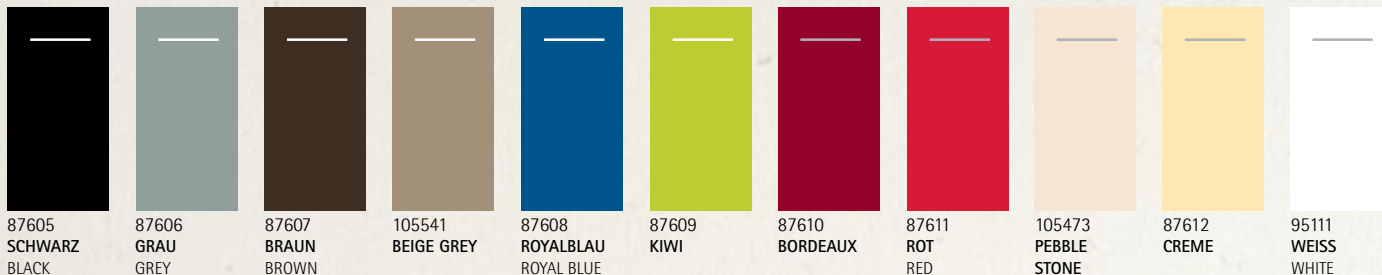

2.1 POCKET-NAPKINS® *Linclass* PROFESSIONAL

40 x 40 cm, 1/8-Falz/fold