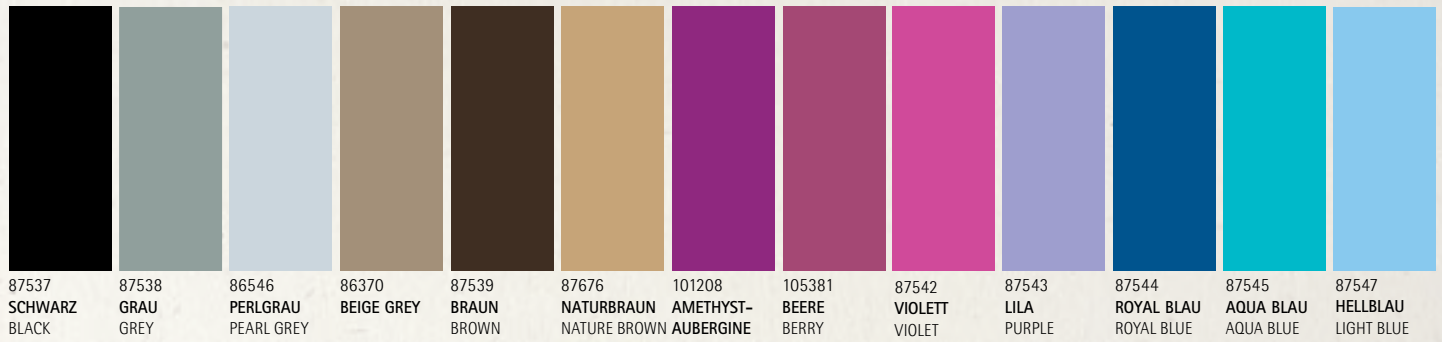

4.3 TISCHDECKEN/TABLE CLOTHS

Linclass
PREMIUM

80 x 80 cm