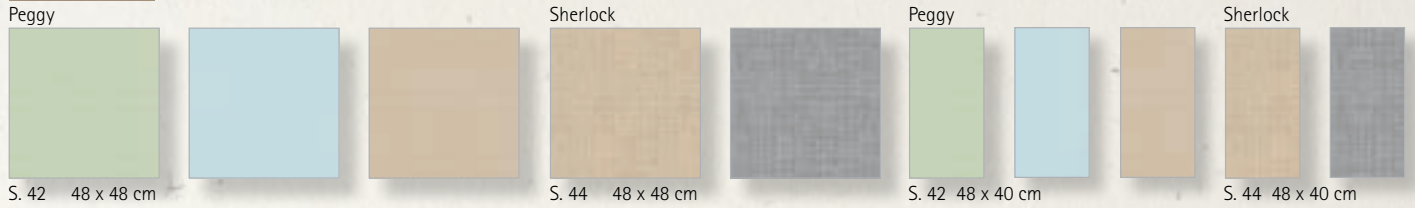

48 x 48 cm + 48 x 40 cm SERVIETTEN/NAPKINS *Spanlin®-Bio*

STRUCTURE