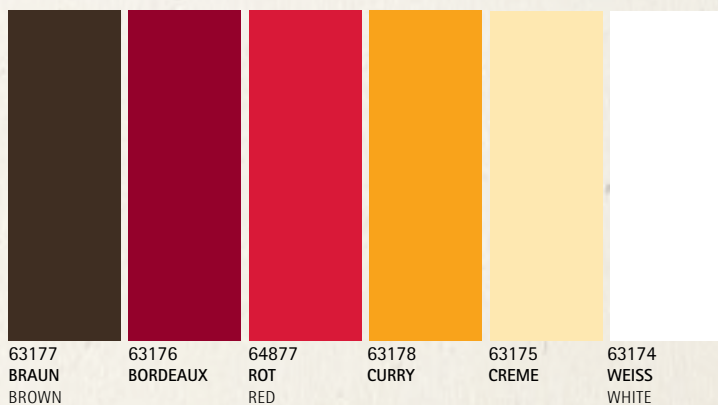

4.4 TISCHDECKEN/TABLE CLOTHS

100 x 100 cm