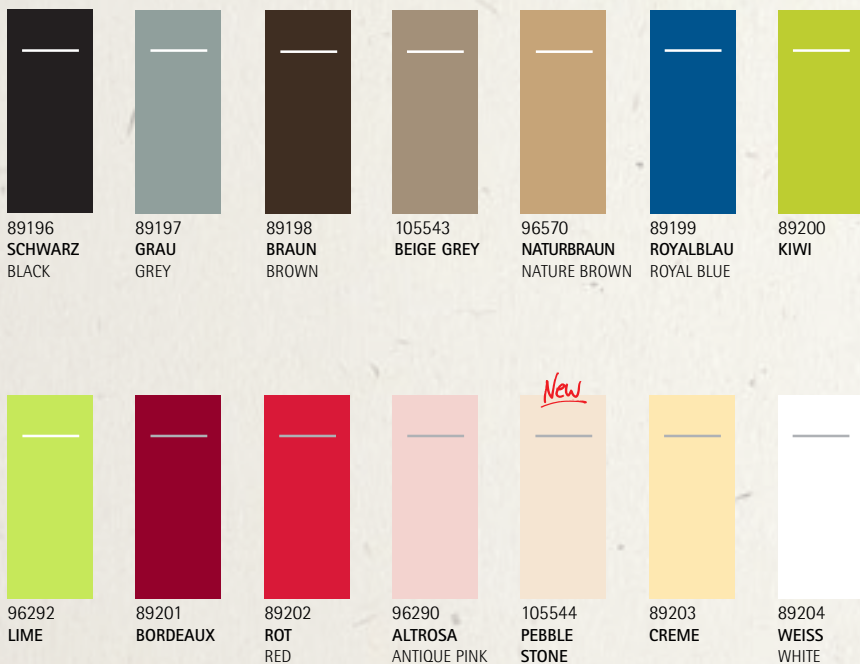

2.2 POCKET-NAPKINS® „PUB“ *Linclass* PROFESSIONAL

40 x 33 cm, 1/8-Falz/fold